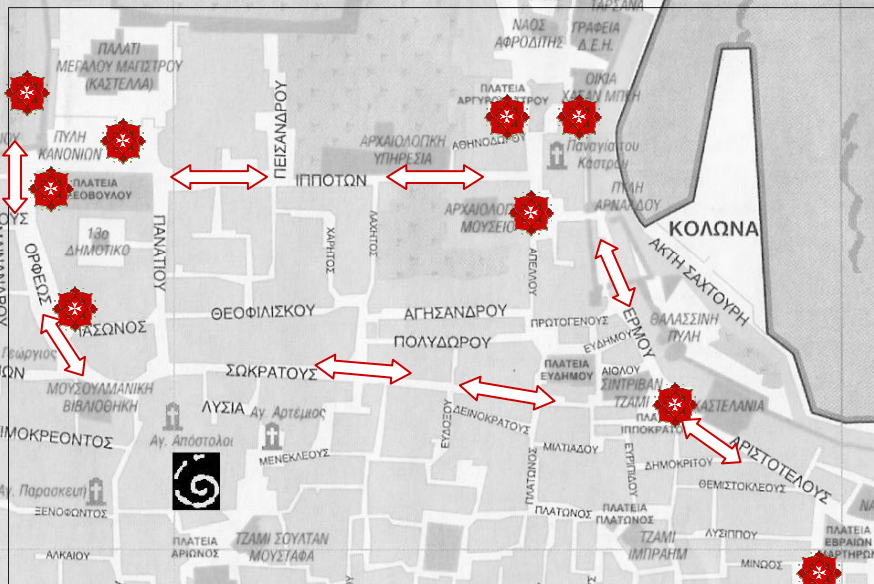

ΠΑΛΙΑ ΠΟΛΗ

1st Medieval Festival of the Isle of Rhodes 13-14 April 2007

Location of the Festival

On the map above, each of the 10 Medieval Squares, where the events will take place, is marked with a rose 

The arrows  show the route of the Medieval Parade which will take place twice: day and night on the 14th of April